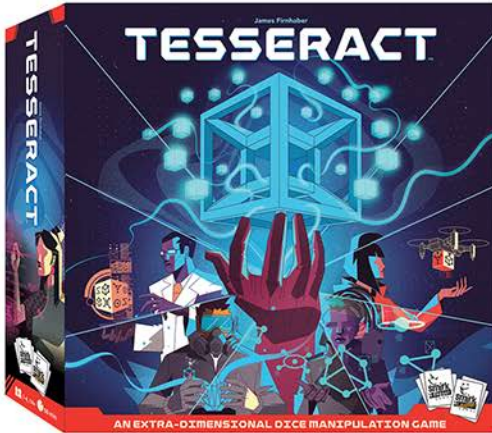

*A deceptively cute, deceivingly challenging abstract strategy game for two players.*

September 2024

SKU: **SND 1022**  
Retail Price:TBD \$34.99?  
UPC: 894769000377

Contents: Tiered game board,  
32 wood cat pieces, 6 ornaments

Players: **2**  
Ages: **10 and Up**  
Time: **30 min**

Size: **11" x 11" x 3"** box / Case Pack **6**  
Made in China

**Cats jumpin' on the tree and knocking ornaments off!**

rough layout

**An Extra-Dimensional  
Dice Manipulation game for  
1 - 4 players. Co-op.**

The Tesseract appeared in our skies six days ago. Together, our world's best minds must find a way to contain and control the reactions of this extra-dimensional avatar, or its exponentially increasing destructive power will tear a hole in space-time and remove our world from existence.