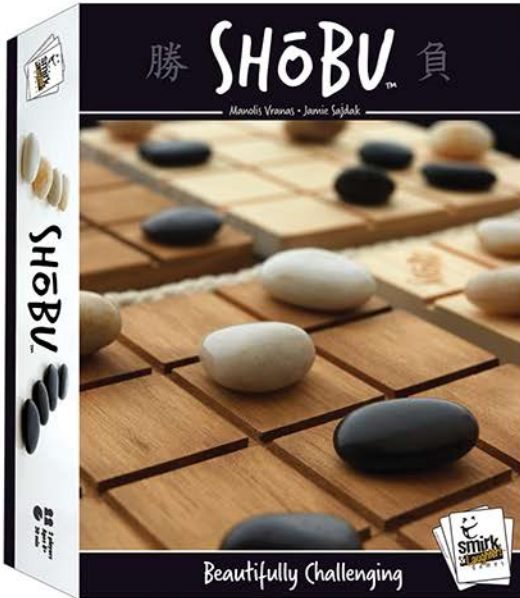

Players: 3-5 (6) Ages: 14+, Time: 60-90 min  
Size: 11" x 11" x 3" box, Case Pack 5

IN STOCK

SND 1008 Retail Price: \$49.99

Players: 1-4, Ages 10+, Time 50 min  
Size: 11" x 11" x 3" box / 3.5 lbs, Case Pack 6

IN STOCK

SND 0070  
Retail Price: \$14.99

ISBN 978-0-9746461-8-3

Players: 3 - 5, Ages 10 +  
Time 30 min

Size: 4.5" x 6.5" x 1.5" box, 8oz, Case Pack 20

**SHOBU is a beautifully conceived & crafted abstract strategy game for two players.**

- SHOBU is made of beautiful, natural elements. Wood boards, a rope divider, & river stones as playing pieces, giving it incredible table appeal.
- Taught in one minute, it plays simply, and then 10 minutes later, you realize the game has the depth of 3-D chess.
- Instantly familiar, yet completely unique to play. Feels like it has stood the test of time.