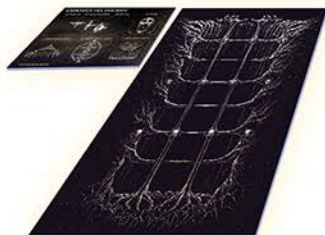

The Night Cage: Shrieking Hollow

This expansion contains new threats, discoveries and a new board to explore, adding even more dread to our tile laying horror game. Pits now connect Prisoners to the Hollow, where The Other lies in wait, a monster with the ability to smother half the board in darkness. Over the course of play, The Other will rise up out of the Hollow and attack the Prisoners, destroying any part of the maze it encounters.

If the Prisoners are brave, they can leap into a Pit and fall to the bottom of the Hollow where the dim light of their candles will hold its advance, temporarily. However, they can't hold it back forever.

- BASE GAME REQUIRED TO PLAY
- New side board to explore, more advanced monsters and new mechanics.
- Delivers a visceral, "OMG" reaction as the players understand the new threat of The OTHER.
- New event-style tiles and cards offer new strategies - at a cost, stimulating more cooperative discussion amongst players.

July 2024

SKU: **SND 1018** Retail Price: **$29.99**

8 947691 00034 6

Contents: 1 Hollow board,
3 pc OTHER, 6 Shrieks,
13 new passages, 8 keys,
8 new advanced monsters,
3 event tiles, 13 event cards
7 Night Terror cards, discard
board and reference cards.

Players: 1-5

Age 14 and Up, Time 50 min

Size: 10.5" x 10.5" x 1.5" box / 1.6 lbs

Case Pack 12

Made in China