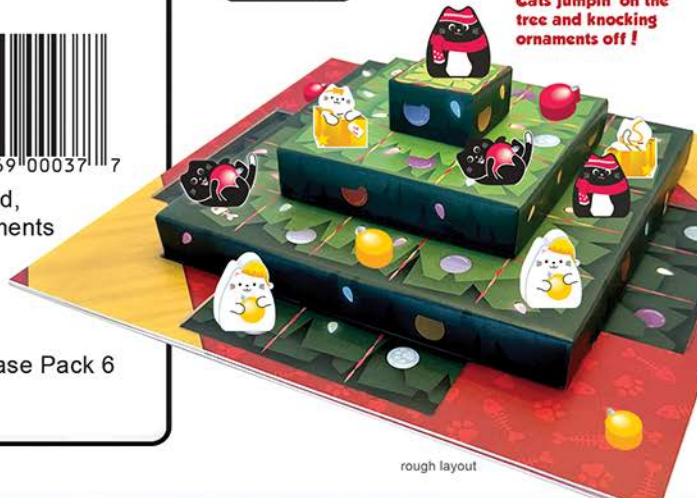

- 4-tiered game board 'tree' presents a surprisingly mind-bending 3D challenge.
- Features 32 beautifully painted cats and kittens, dressed for the season, and 6 ornaments to knock off the tree, posing a whole new strategic problem to solve.
- Alternate win conditions, dimensional board layout and fun new cat meeple make this a unique experience & a must have.

*A deceptively cute, deceivingly challenging abstract strategy game for two players.*

September 2024

SKU: **SND 1022**  
Retail Price:TBD \$34.99?  
UPC: 894769000377

Contents: Tiered game board,  
32 wood cat pieces, 6 ornaments

Players: **2**  
Ages: **10 and Up**  
Time: **30 min**

Size: **11" x 11" x 3"** box / Case Pack **6**  
Made in China

**Cats jumpin' on the tree and knocking ornaments off!**

rough layout

**An Extra-Dimensional  
Dice Manipulation game for  
1 - 4 players. Co-op.**

The Tesseract appeared in our skies six days ago. Together, our world's best minds must find a way to contain and control the reactions of this extra-dimensional avatar, or its exponentially increasing destructive power will tear a hole in space-time and remove our world from existence.